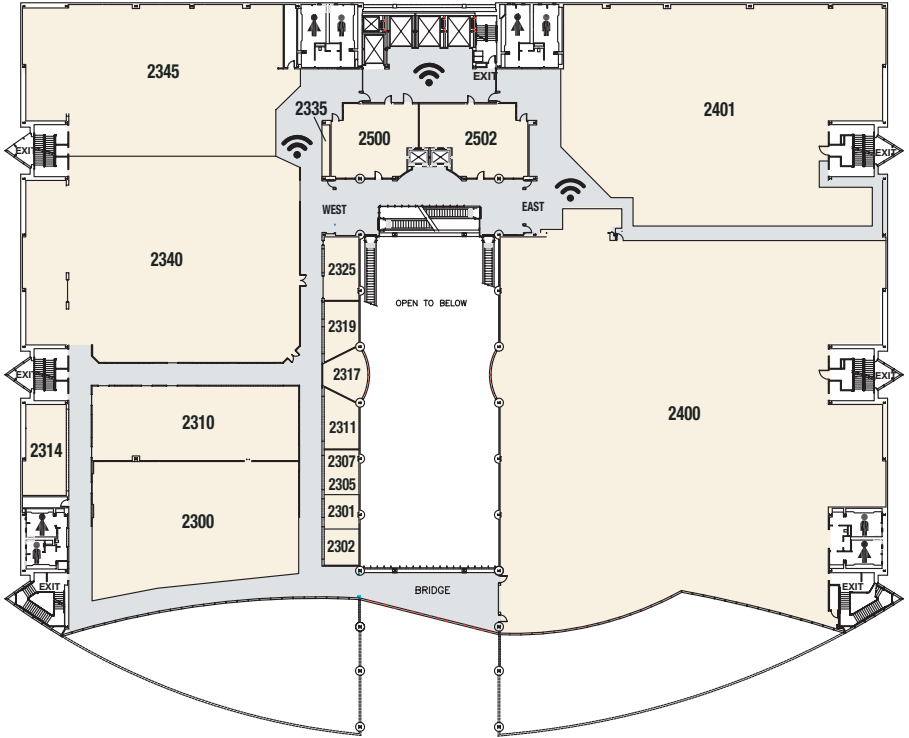

Showplace: First Floor

Clayton Marcus	1100	Sunpan	1200, 1650
Robin Bruce	1100	Telescope Casual Furniture	1800
Rowe Fine Furniture, Inc.	1100	TOV Furniture	1850

Showplace: Second Floor

Bramble Co., The	2340	Meva	2310
Capris Furniture.....	2300, 2314	Mother Ruggers	2317
Classic Home	2400	Muniz Plastic	2302, 2307
East Enterprises, Inc.	2325	Orlena Home.....	2317
Forever Green Art.....	2319, 2335	Pinestone Furniture	2301, 2305
Furniture Classics, Ltd.	2401	Steven Shell	2340
HiEnd Accents	2500	Three Birds Casual	2502
Kaleen Rugs, Inc.	2345	Uwharrie Chair	2311

Showplace: Fifth Floor

American Leather 5000, 5000B Copeland5100