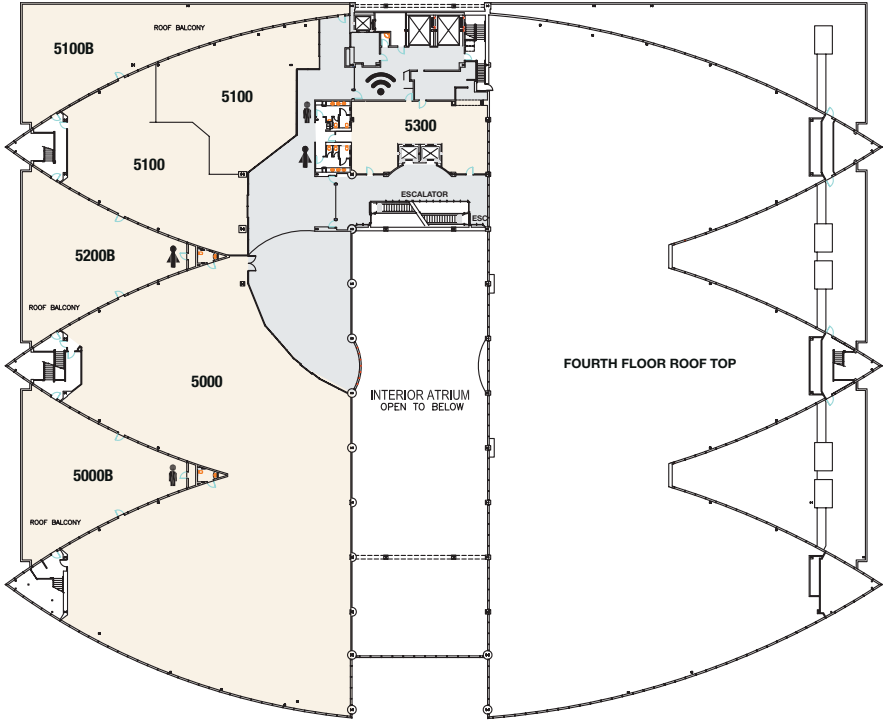

Showplace: First Floor

Clayton Marcus	1100	Sunpan	1200, 1650
Robin Bruce	1100	Telescope Casual Furniture	1800
Rowe Fine Furniture, Inc.	1100	TOV Furniture	1850

Showplace: Second Floor

Bramble Co., The	2340	Meva	2310
Capris Furniture.....	2300, 2314	Mother Ruggers	2317
Classic Home	2400	Muniz Plastic	2302, 2307
East Enterprises, Inc.	2325	Orlena Home.....	2317
Forever Green Art.....	2319, 2335	Pinestone Furniture	2301, 2305
Furniture Classics, Ltd.	2401	Steven Shell	2340
HiEnd Accents	2500	Three Birds Casual	2502
Kaleen Rugs, Inc.	2345	Uwharrie Chair	2311

Showplace: Fifth Floor

American Leather 5000, 5000B Copeland5100